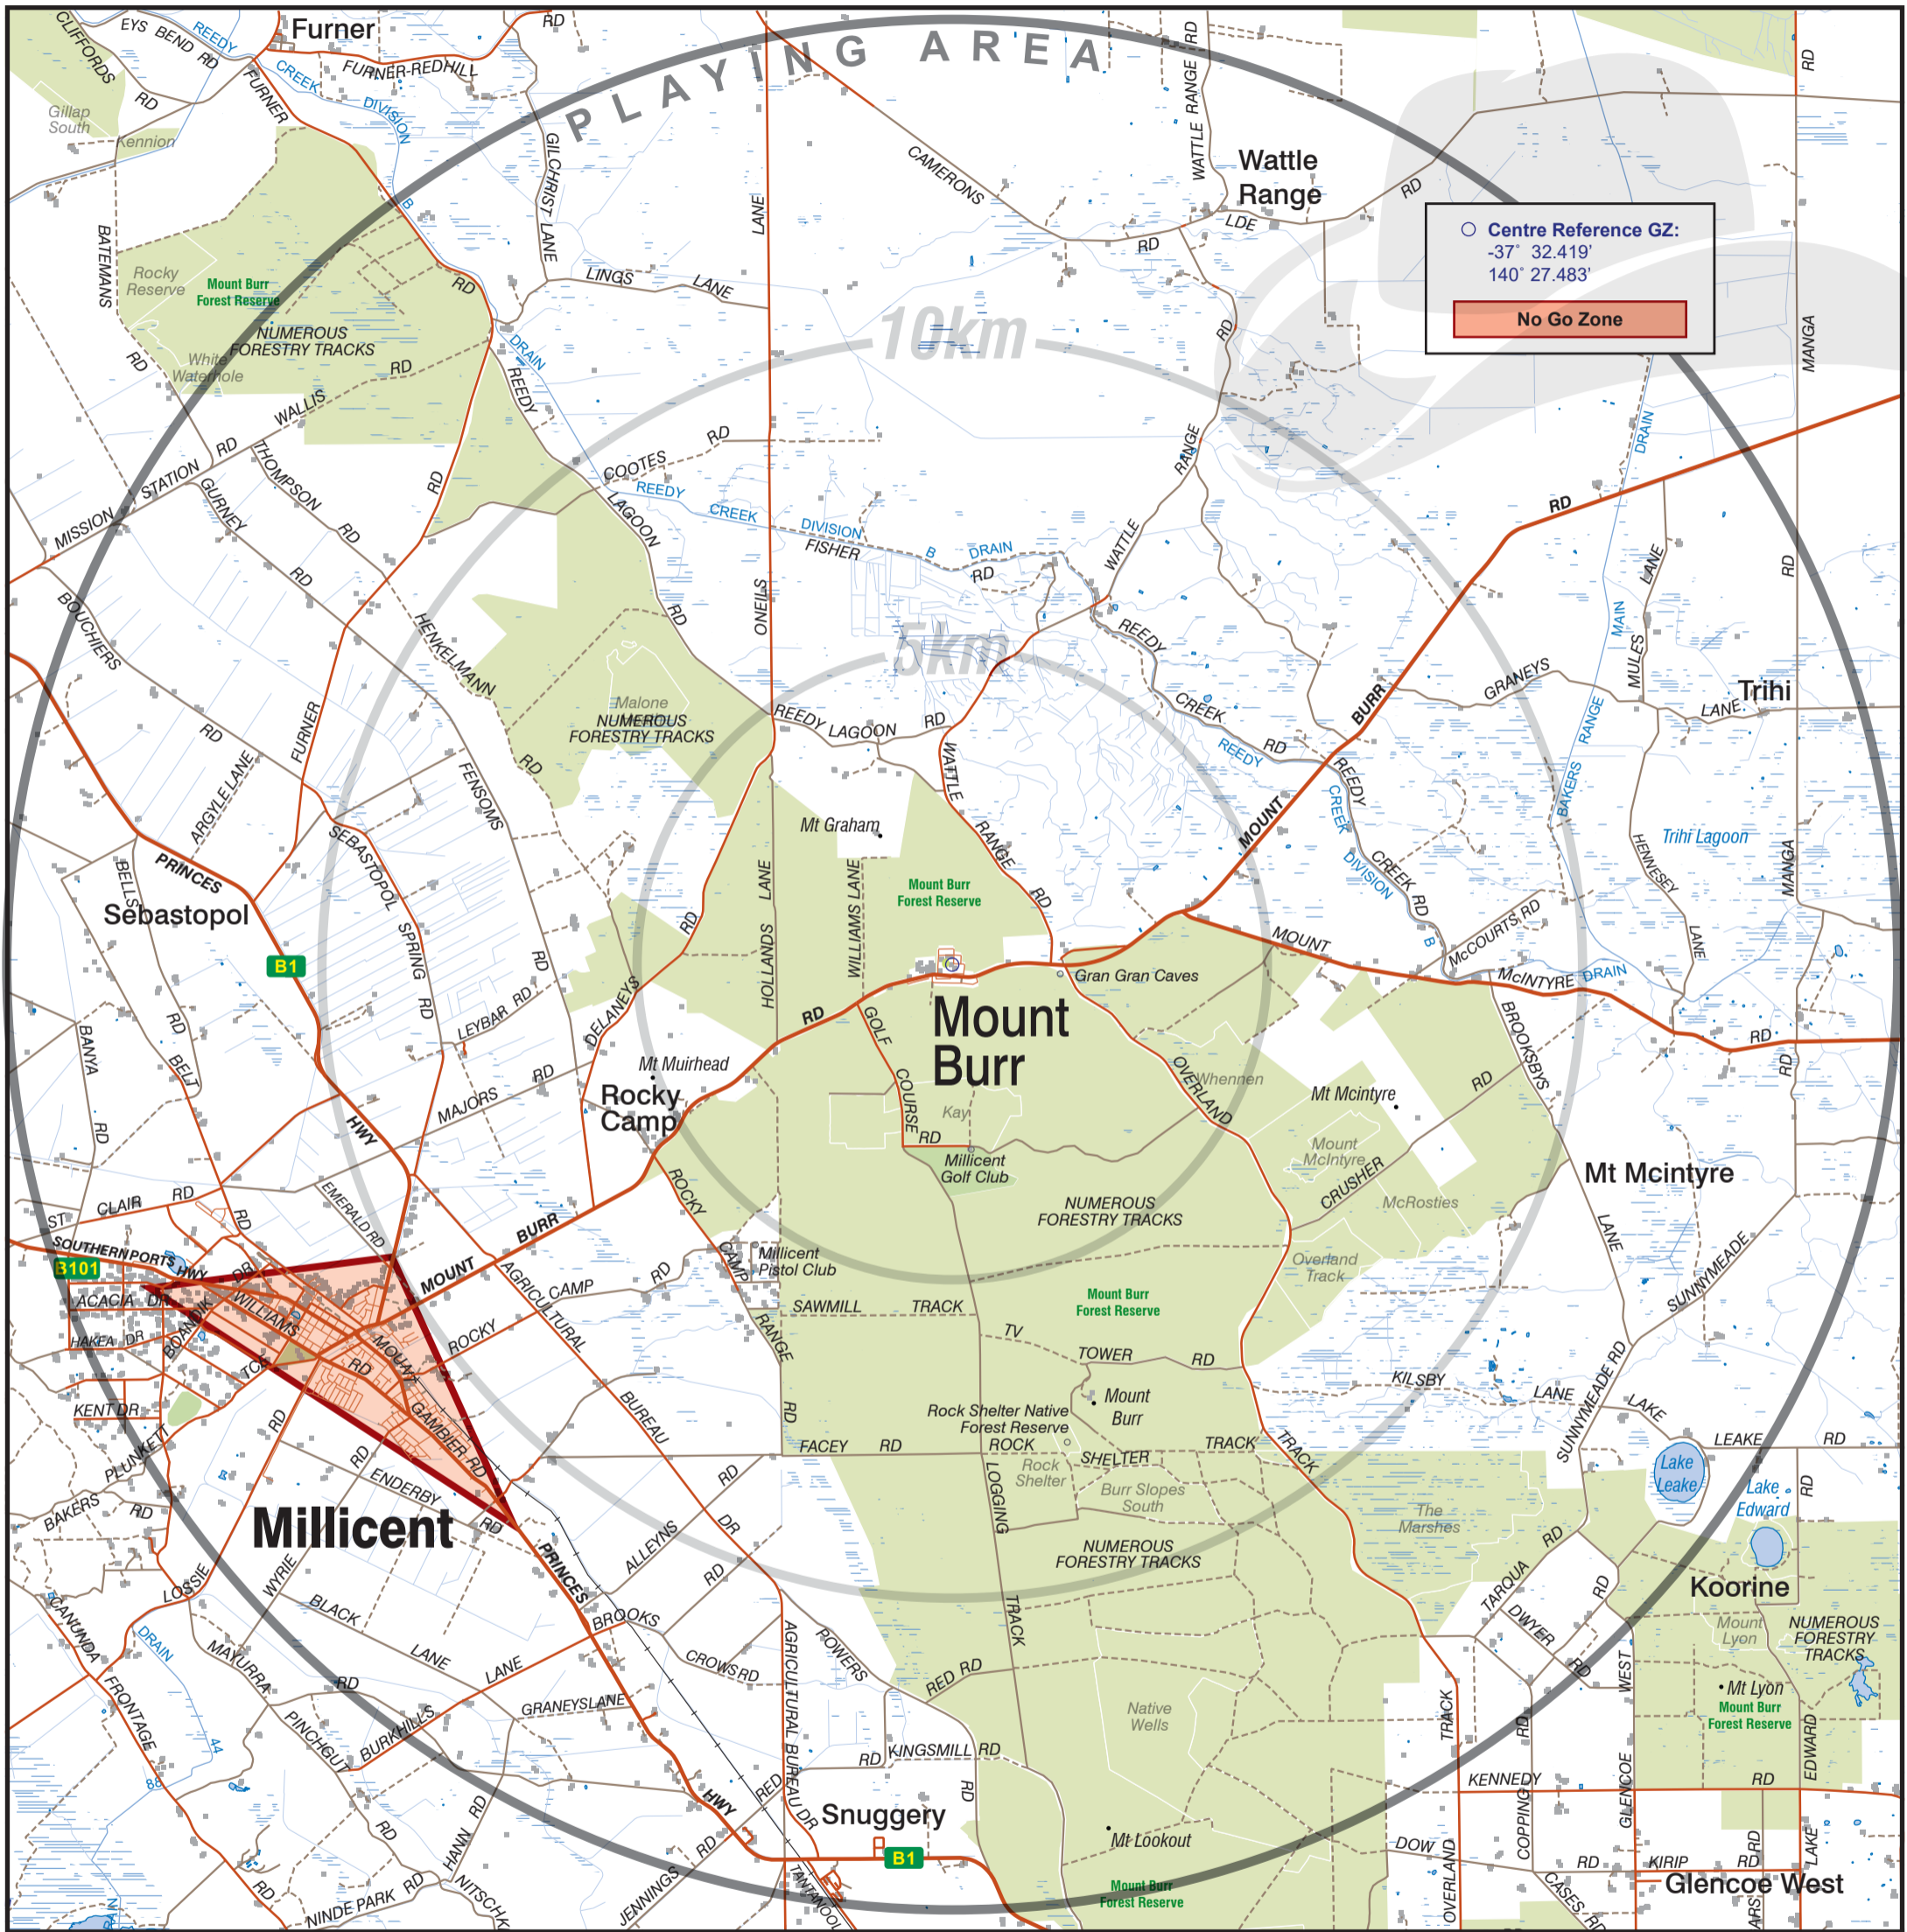

MOUNT BURR COUNTRY BARNYARD BASH

email: sales@cartographics.com.au

24th Annual SA Geocaching JLWE event, June 5th - 8th, 2026

Cartography: Custom Mapping Services

Notes: